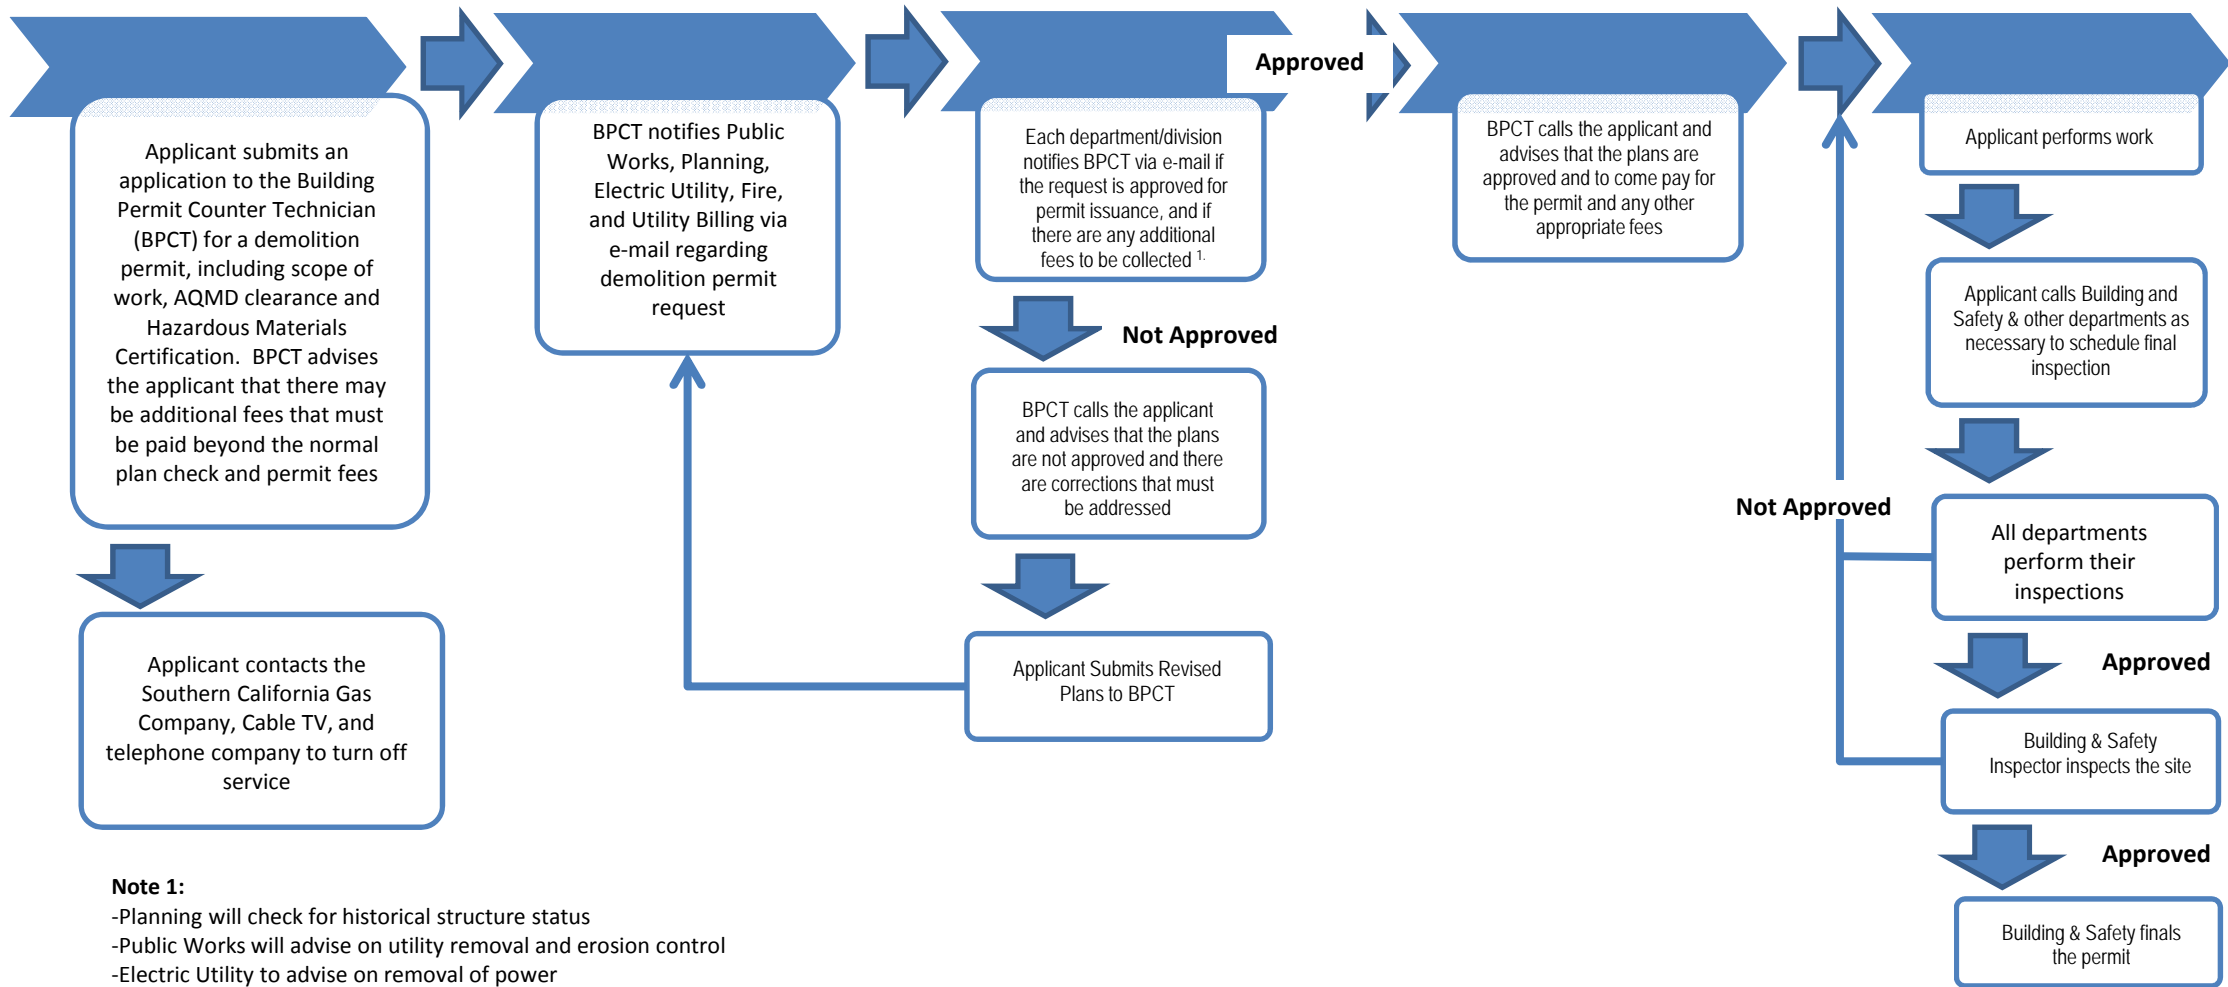

City of Banning Demolition Permit Process

Note 1:

- Planning will check for historical structure status
- Public Works will advise on utility removal and erosion control
- Electric Utility to advise on removal of power
- Fire to advise on special conditions, if any